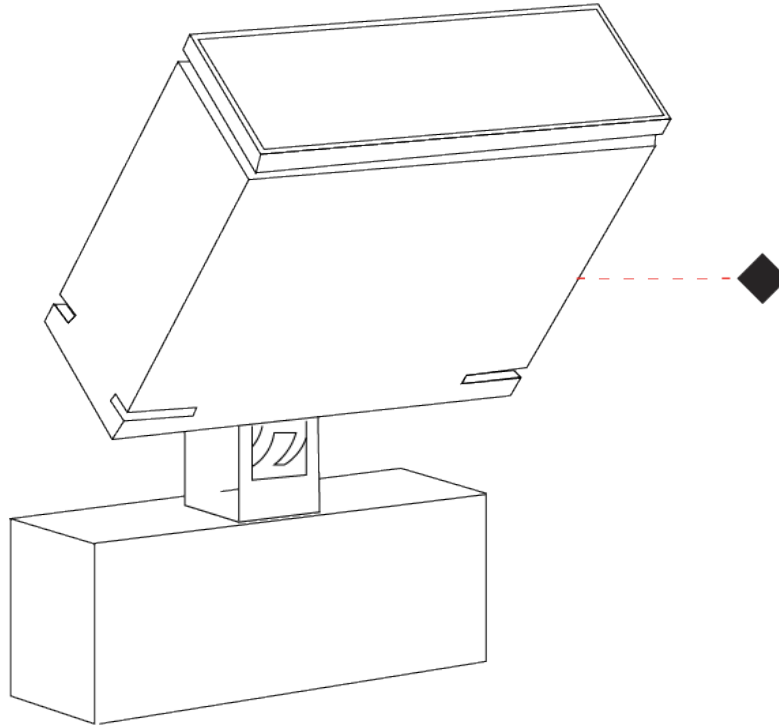

TARGET SURFACE

E9F304-

PROJECT _____

TYPE _____

SPECIFIER _____

QUANTITY _____

DATE _____